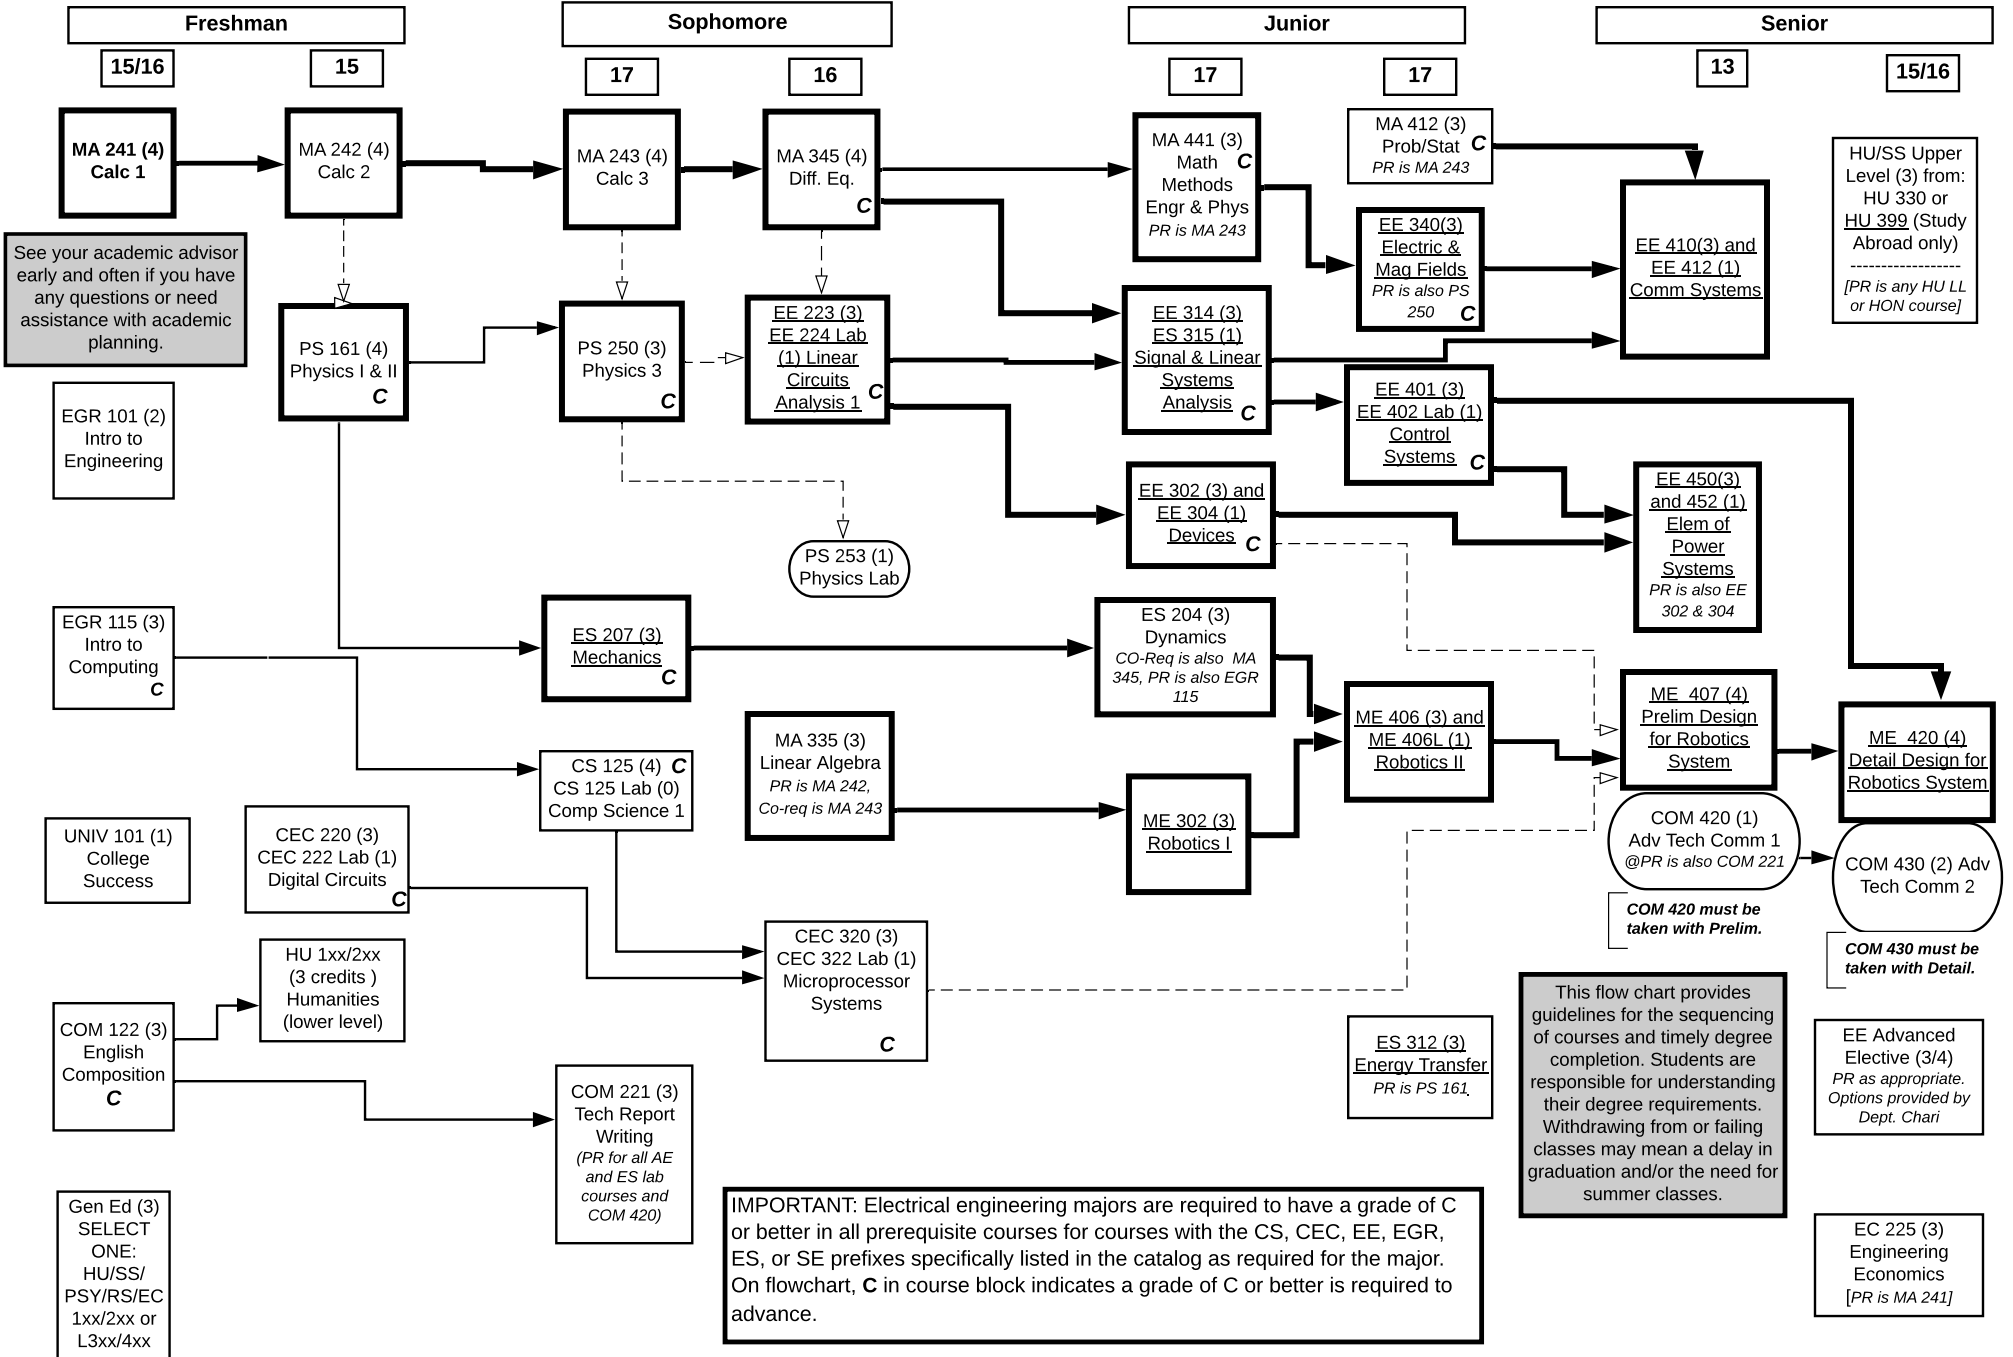

Electrical Engineering (2020-2021 Catalog) ROBOTICS TRACK (125 credits minimum)

See catalog for official degree requirements. Course requisites are subject to change as they are specific to academic year, not the catalog year.

All courses listed on the flowchart must be successfully completed. Underlined courses are only offered in the semester they are listed.

See catalog for official degree requirements. Course requisites are subject to change as they are specific to academic year, not the catalog year.